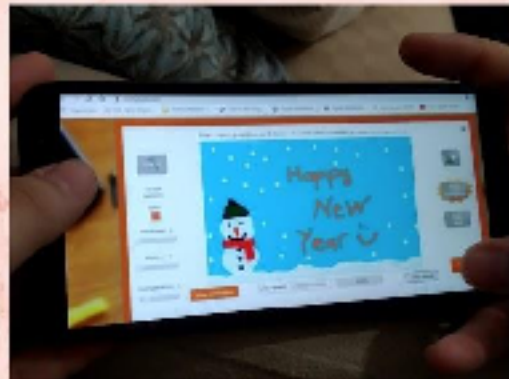

PIRAZİZ MESLEKİ VE TEKNİK ANADOLU LİSESİ 1

OH THOSE WORDS

Esra DURMUŞ - Aybüke

Question: If you have a fever, high temperature and a sore throat, you should

- a) take corona test
- b) use cologne
- c) wash your hands
- d) eat fruit and vegetables

Quiz

Puzzle

My students prepared their new year cards and sent them.

New Year Cards